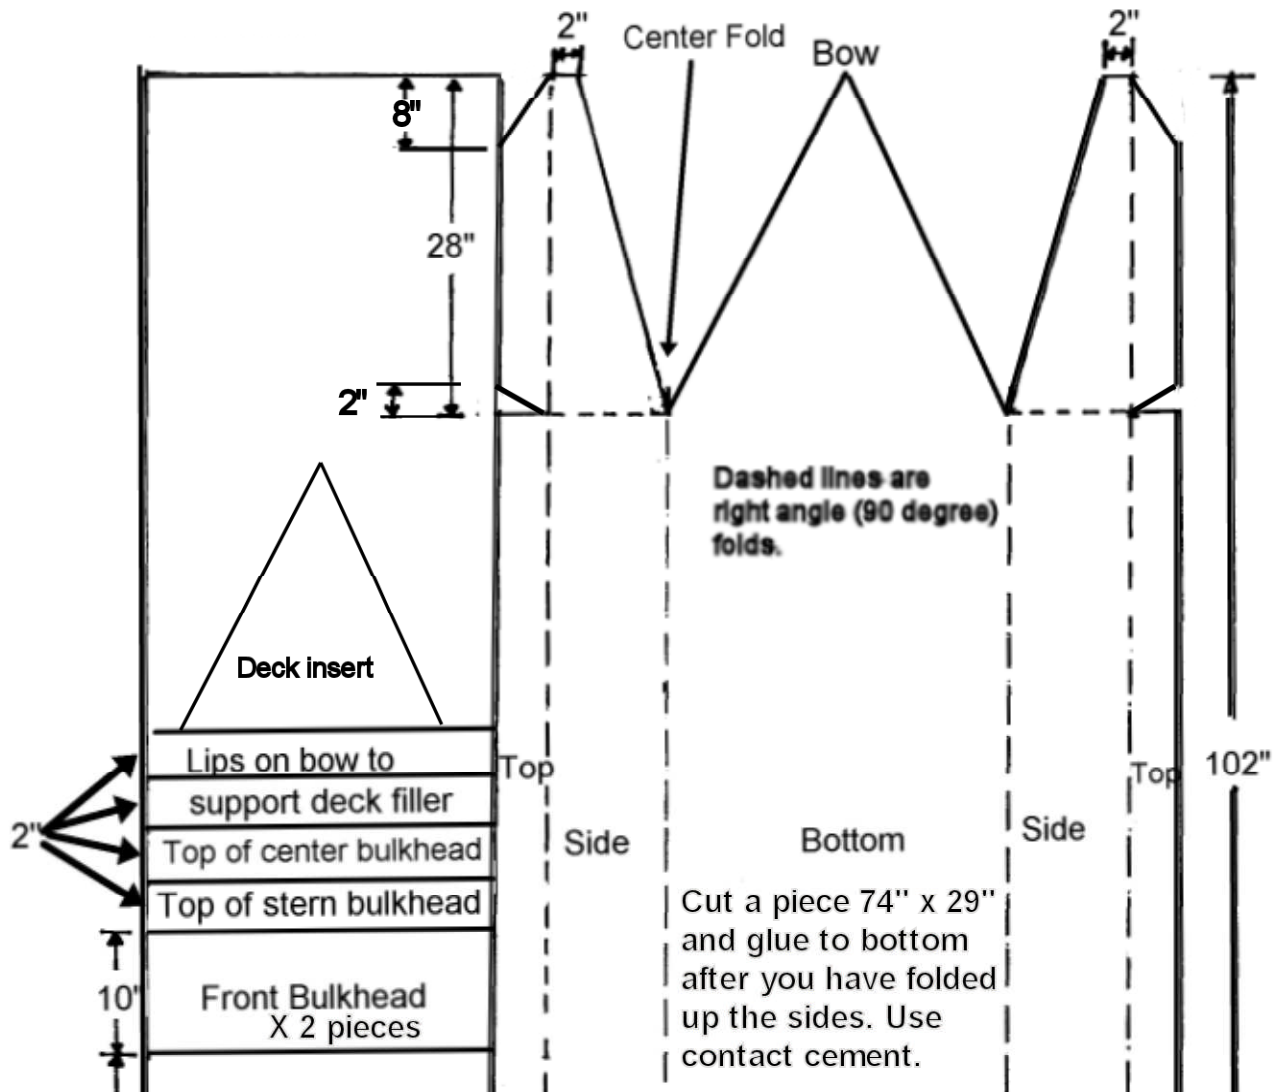

Double ~~70/100/100~~ thickness sheet from Lowes 102" x 86"  
 Comes folded at 102" x 43" Need 1 1/2 sheets

Use a screen roller to crush through one layer of cardboard to create the seam where you will fold the cardboard.