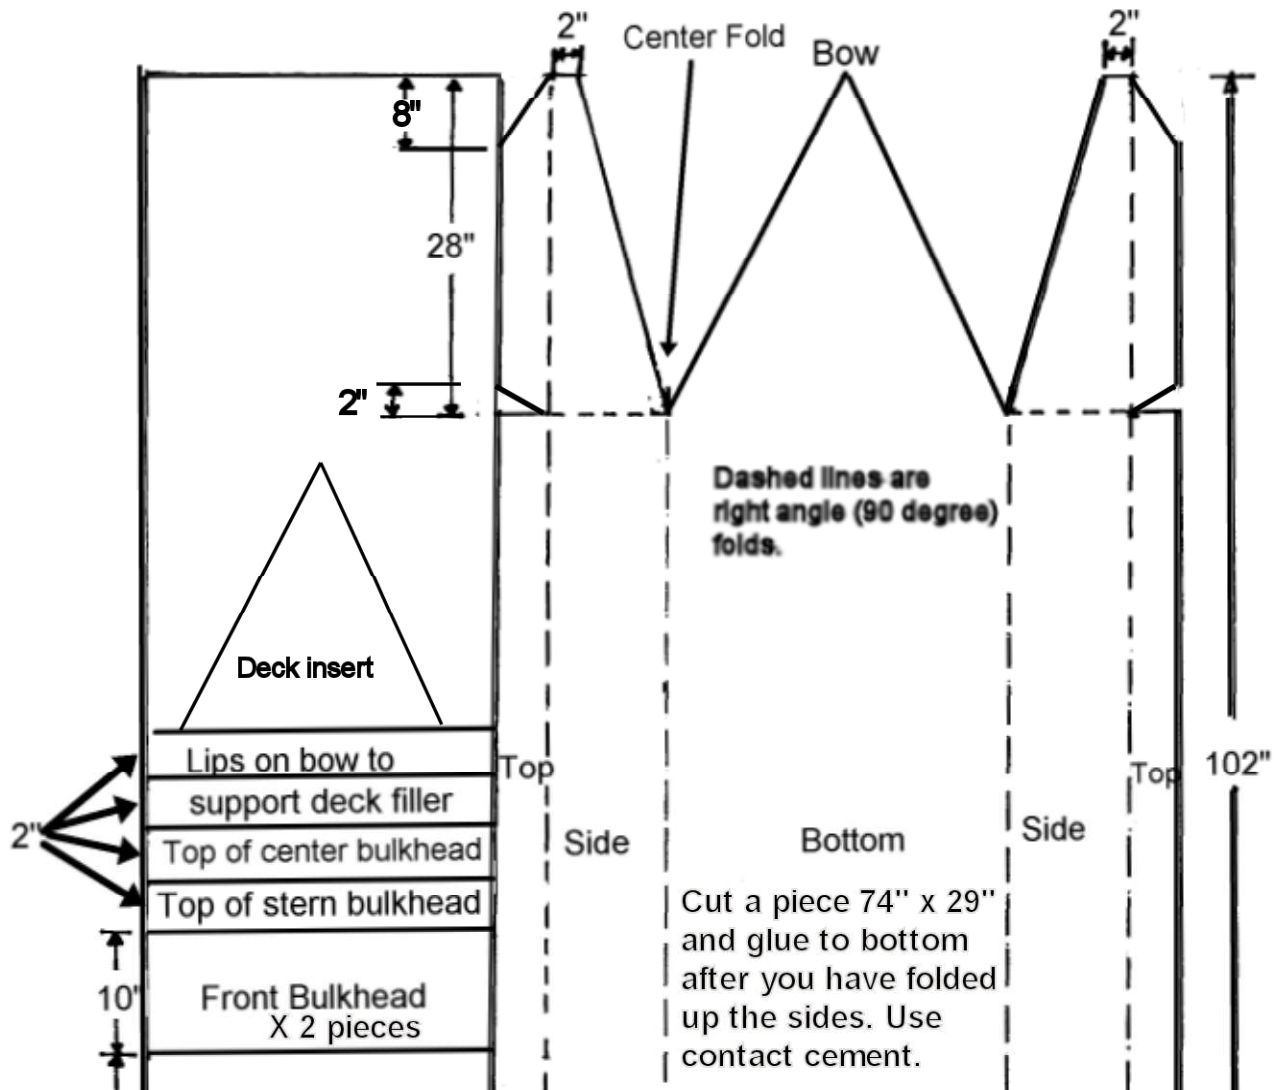

Double ~~70/100/100~~ thickness sheet from Lowes 102" x 86"
 Comes folded at 102" x 43" Need 1 1/2 sheets

Use a screen roller to crush through one layer of cardboard to create the seam where you will fold the cardboard.